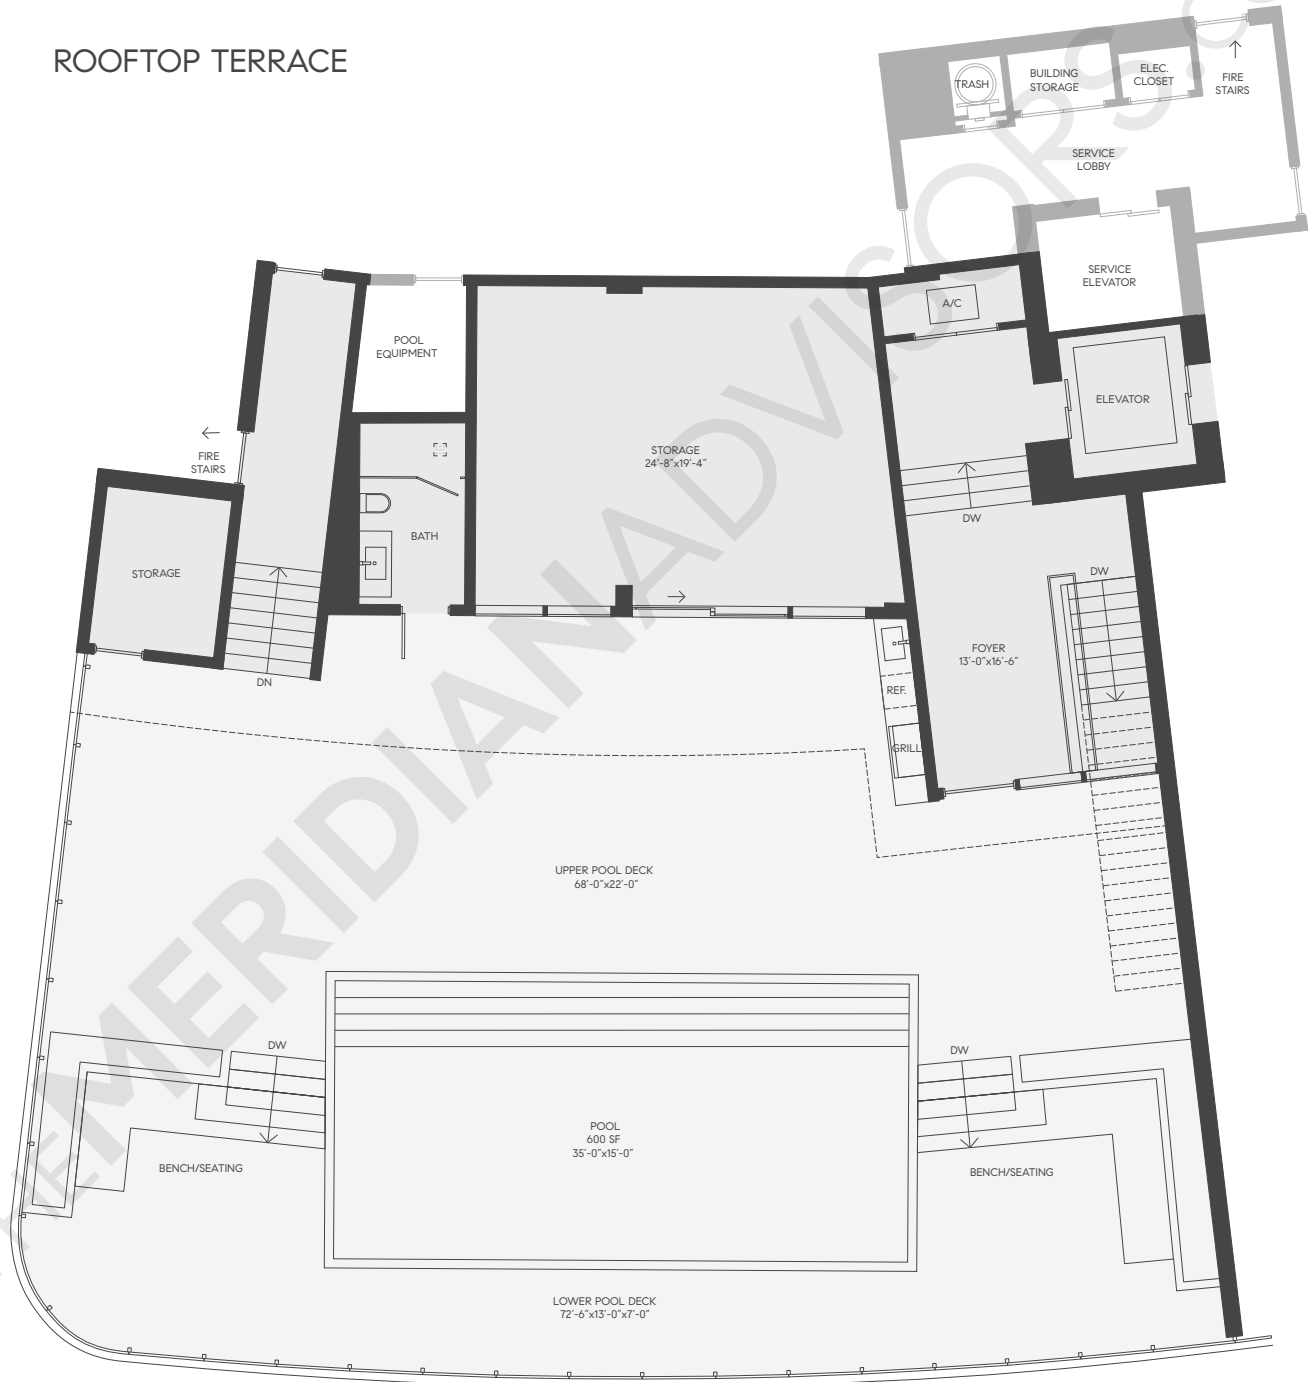

Vita at Grove Isle

5 Grove Isle Drive
Coconut Grove - Miami

TheMeridianAdvisors.com
305.537.6795

Closing Homes, Opening Doors

Floor Plan MARE PH1 Residences M - PH1

	Area	Sq. Ft.	Sq. M.
4 Bedrooms	Int.	4,238	393.72
5 Bathrooms	Ext.	1,138	105.72
1 Powder Room	Total	5,376	499.45

LEVEL 1

All dimensions are approximate and all floor plans and development plans are subject to change without notice.

Vita at Grove Isle

5 Grove Isle Drive
Coconut Grove - Miami

TheMeridianAdvisors.com
305.537.6795

Closing Homes, Opening Doors

Floor Plan MARE PH1 Residences M - PH1

	Area	Sq. Ft.	Sq. M.
4 Bedrooms			
5 Bathrooms	Int.	1,022	94.95
1 Powder Room	Ext.	3,285	305.19
	Total	4,307	400.13

ROOFTOP TERRACE

All dimensions are approximate and all floor plans and development plans are subject to change without notice.